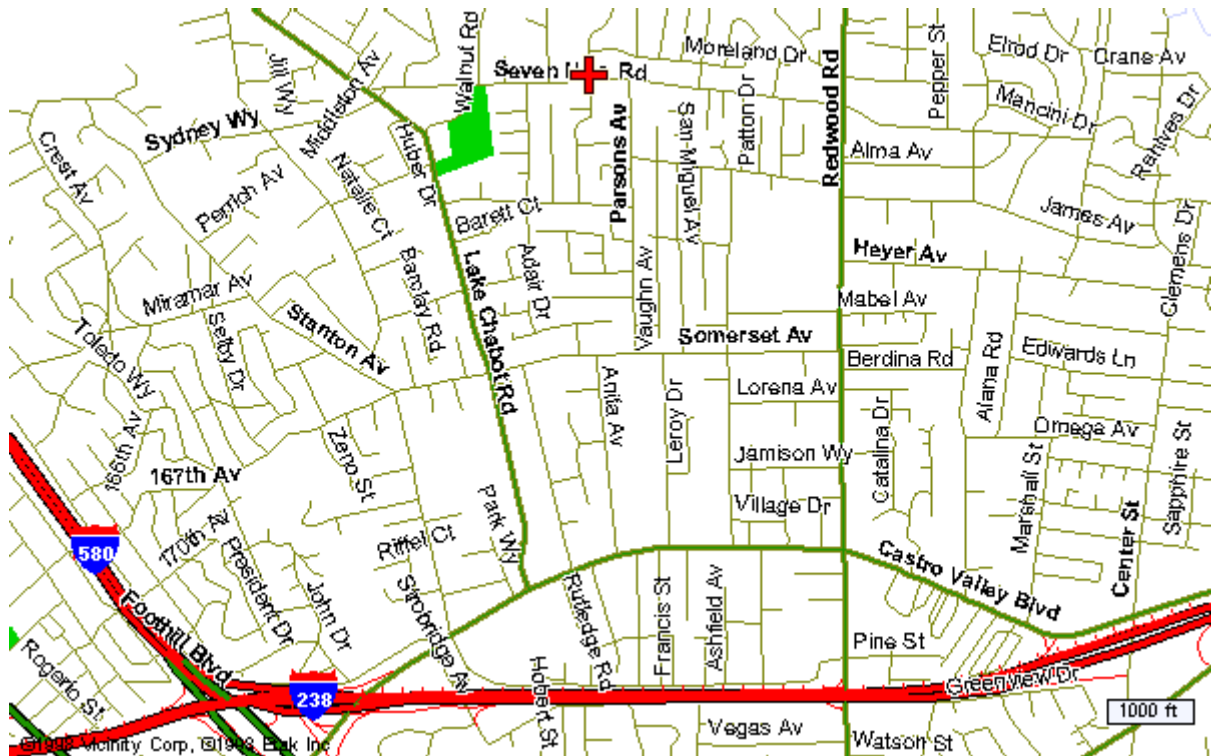

Directions to LDS Church in Castro Valley, 3900 Seven Hills Road

Directions: The Church is about 1 mile north of I-580 in Castro Valley. Castro Valley is located between Hayward and Dublin.

Eastbound from Oakland and Hayward: I-580 **East. Take Redwood** Road North from I-580. Pass Castro Valley High School (where Winter Awareness was held this year). Turn Left on Seven Hills Road. Proceed to 3900 Seven Hills Road.

Westbound from Dublin and Livermore: I-580 **West: Take Strobridge** Ave. North from I-580. Turn right on Castro Valley Blvd. Turn Left on Lake Chabot Road. Turn Right on Seven Hills Road. Proceed to 3900 Seven Hills Road.

Alternately, for Westbound traffic, Exit onto Castro Valley Blvd. Head West until you reach Redwood Road. Turn Right on Redwood. Turn Left on Seven Hills Road. Proceed to 3900 Seven Hills Road.