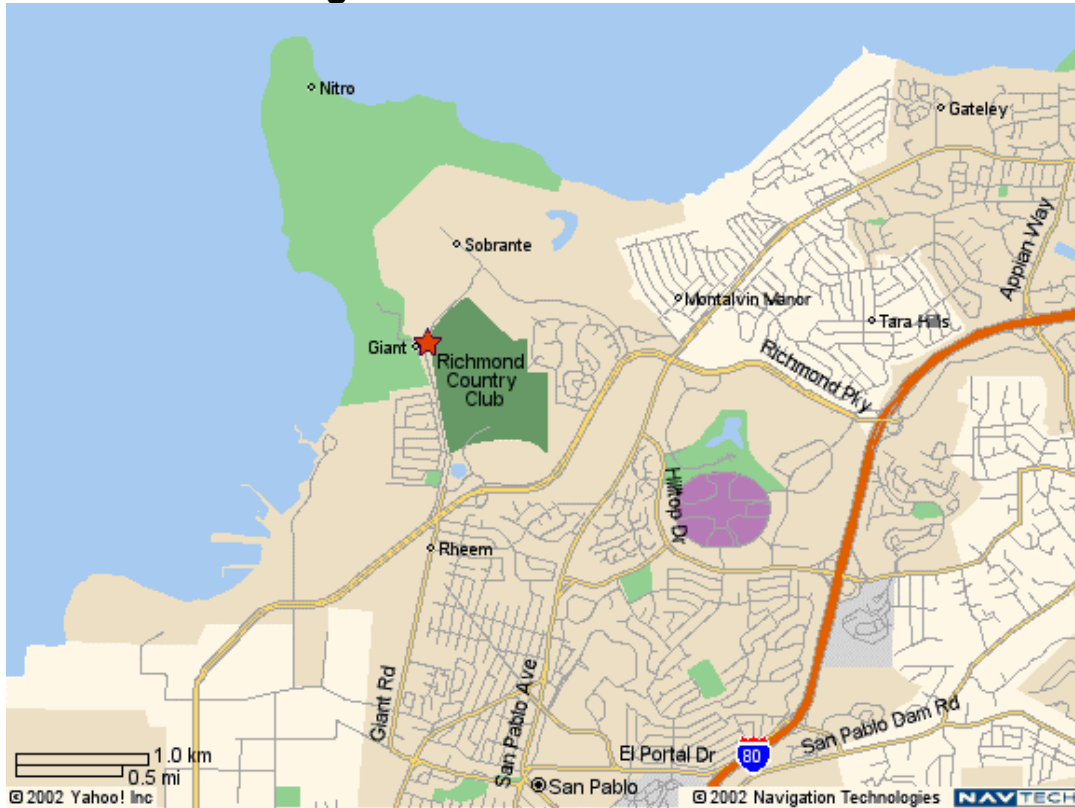

## From the SFBAC Youth Leader Training Center to Point Pinole Regional Park

Start at **1001 Davis St, San Leandro, CA 94577-1514**

Take the **I-880 NORTH** ramp towards **OAKLAND**

Merge on **I-880 NORTH**  
Continue to **I-80 EAST/I-580 WEST**

Continue on **I-80 EAST** towards **SACRAMENTO/VALLEJO**

Take the **FITZGERALD DR/RICHMOND PKWY** exit

Turn Left on **FITZGERALD DR/RICHMOND PKY**

Bear Right on **RICHMOND PKY**

Turn Right on **ATLAS RD**

Turn Left on **5551 Giant Highway, San Pablo, CA 94806-6002**